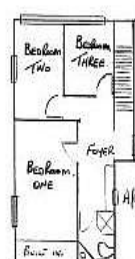

Not to mention the park like grounds with pool BBQ area. It is a serene location buffering the busy world outside. This is an ideal location for business or family.

Residence/Reception:
Behind the spacious formal reception area is a loungeroom and extra shower & toilet. There is a large stainless steel kitchen and covered private area and yard. Upstairs there is two bedrooms. We have included a sketch to show how 3 good sized bedrooms could be accommodated and the owner is prepared to do this if necessary.

BERMUDA MOTEL
FIRST FLOOR BEDROOMS

Bedroom SIZES
B1 4.6 x 3.05
B2 4.0 x 2.4
B3 3.0 x 2.5

SCALE 1:100

All rooms are an excellent size with modern facilities that makes the stay pleasurable and most importantly wanting to come back.